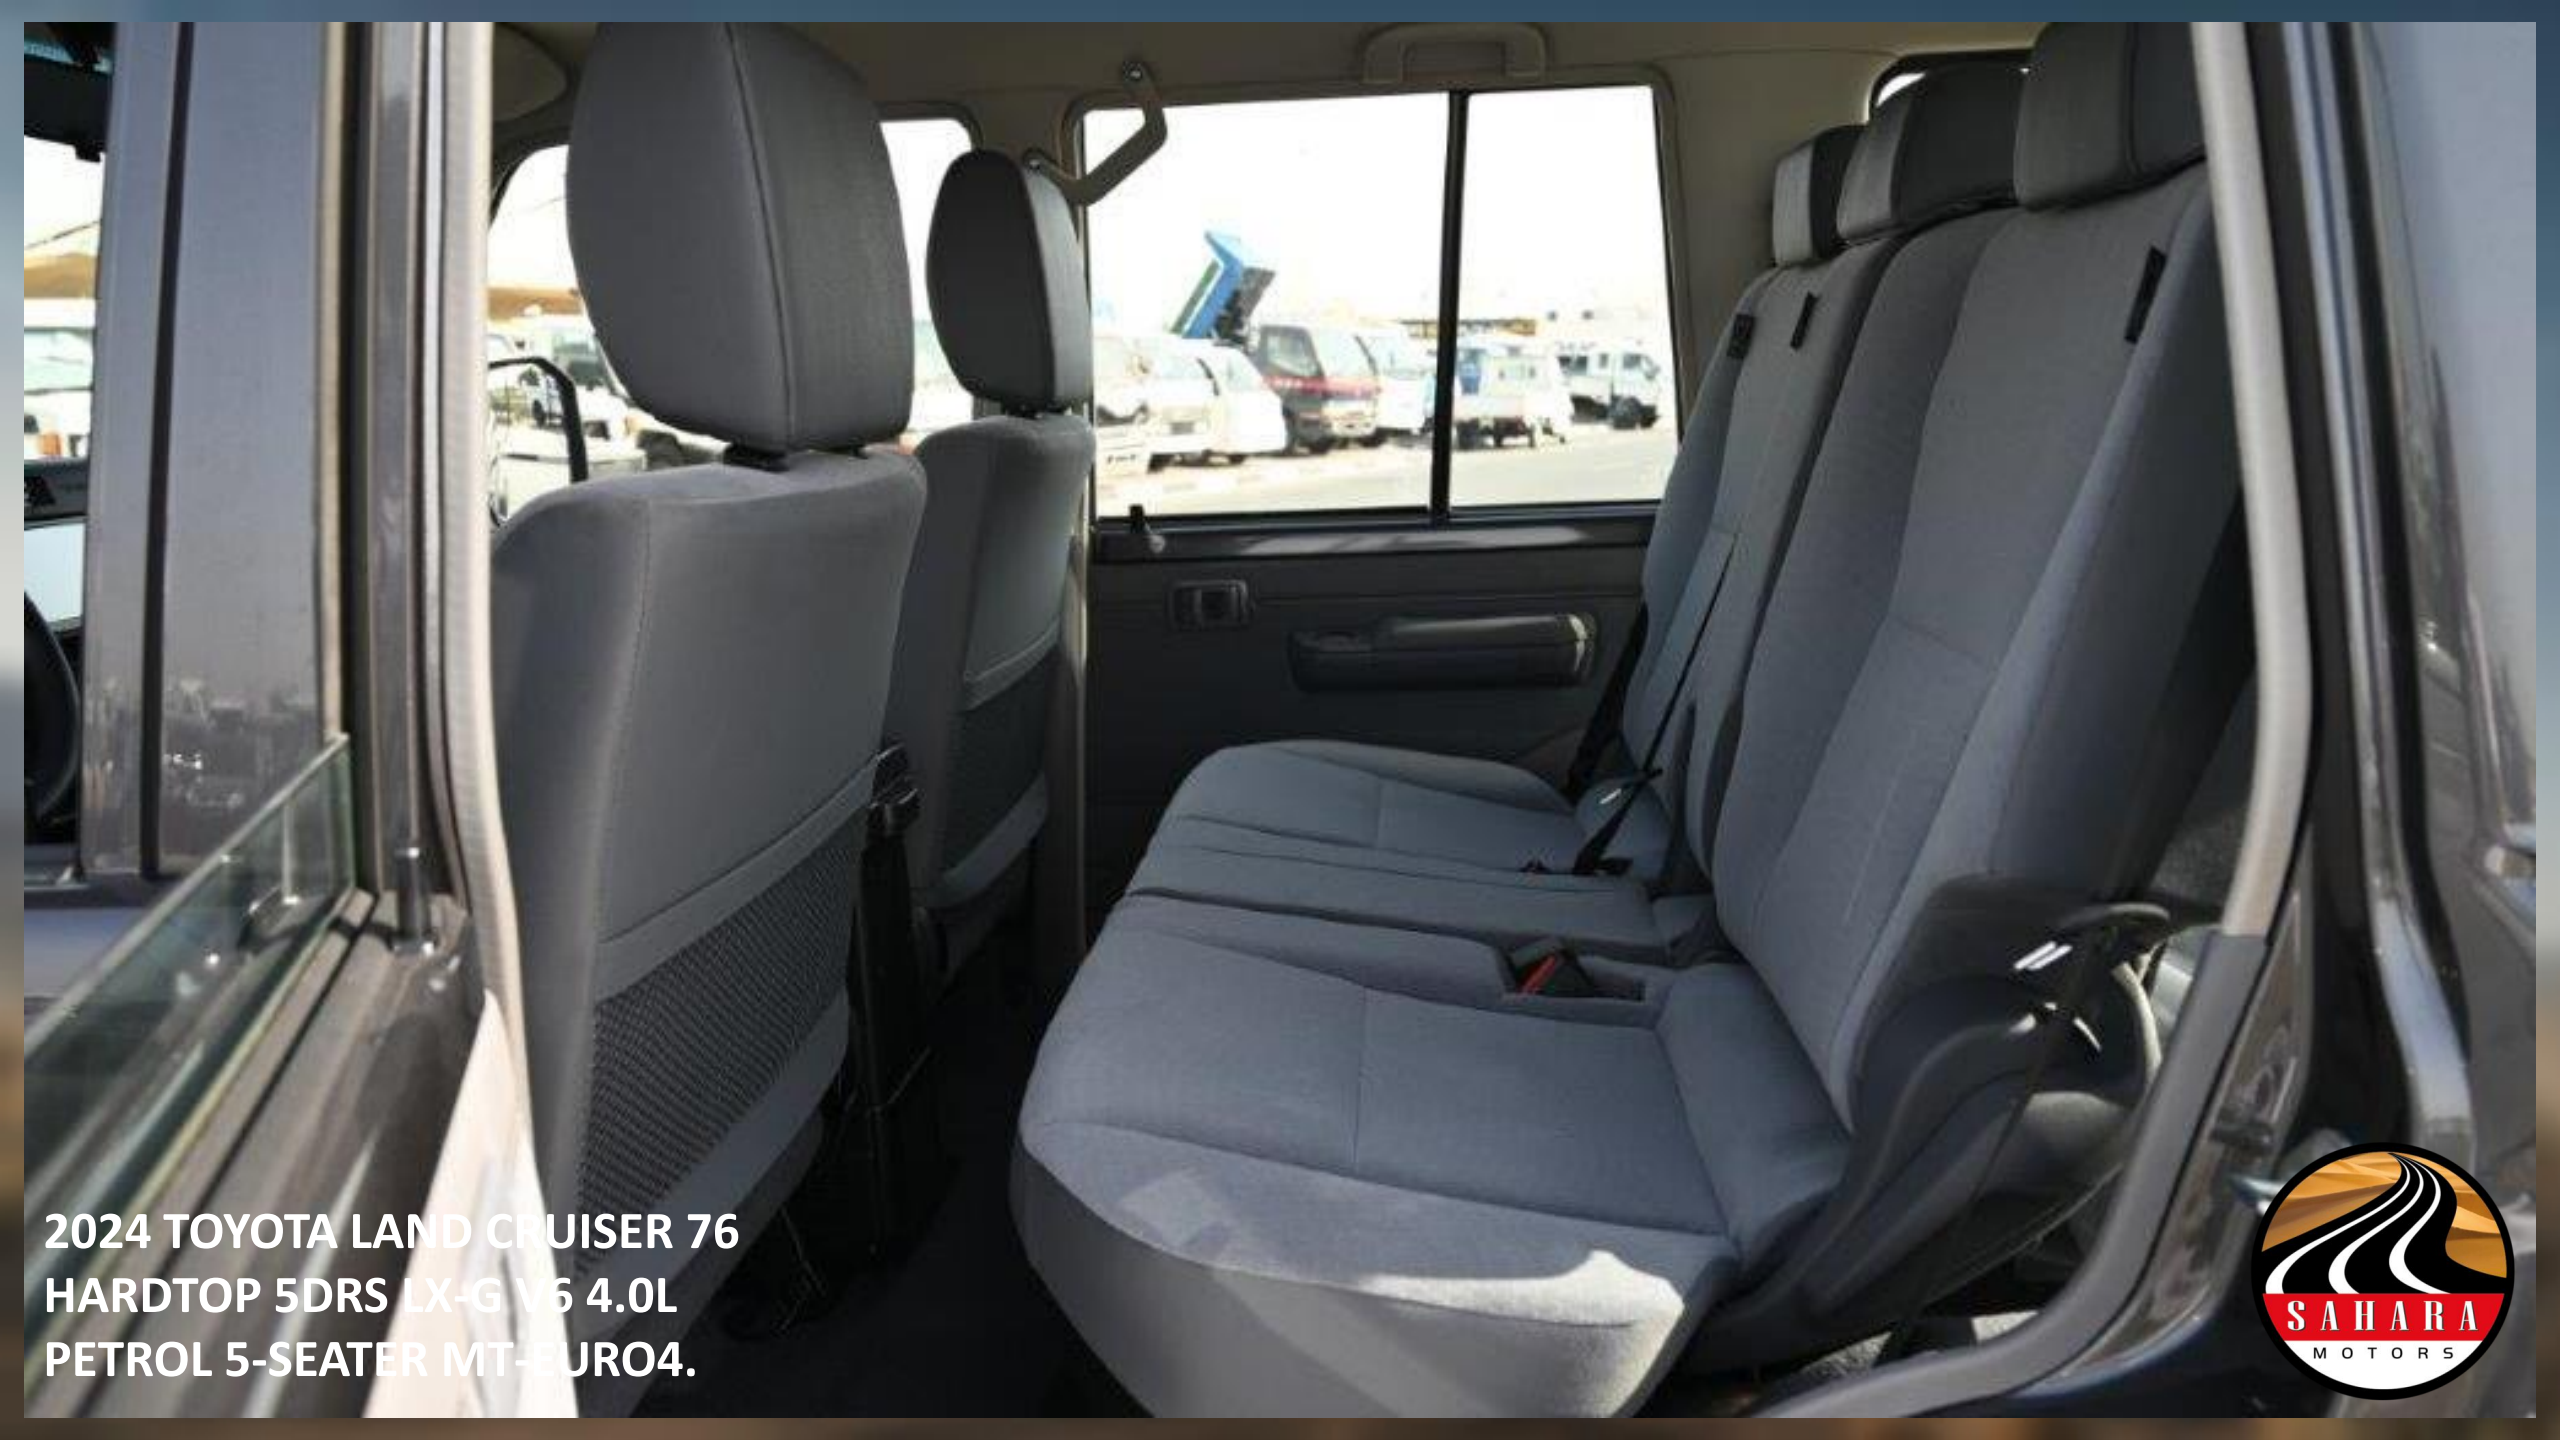

2024
LAND CRUISER 76

#4

2024 TOYOTA LAND CRUISER 76
HARDTOP 5DRS LX-G V6 4.0L
PETROL 5-SEATER MT-EURO4.

**2024 TOYOTA LAND CRUISER 76
HARDTOP 5DRS LX-G V6 4.0L
PETROL 5-SEATER MT-EURO4.**

**2024 TOYOTA LAND CRUISER 76
HARDTOP 5DRS LX-G V6 4.0L
PETROL 5-SEATER MT-EURO4.**

**2024 TOYOTA LAND CRUISER 76
HARDTOP 5DRS LX-G V6 4.0L
PETROL 5-SEATER MT-EURO4.**

**2024 TOYOTA LAND CRUISER 76
HARDTOP 5DRS LX-G V6 4.0L
PETROL 5-SEATER MT-EURO4.**

**2024 TOYOTA LAND CRUISER 76
HARDTOP 5DRS LX-G V6 4.0L
PETROL 5-SEATER MT-EURO4.**

2024 MODEL TOYOTA LAND CRUISER 76 HARDTOP 5DRS LX-G V6 4.0L
PETROL 5-SEATER MANUAL TRANSMISSION-EURO4.
MODEL CODE -GRJ76L-RKMNV
ENGINE 1GR-FE, 4.0 LTR, V6 CYL, PETROL EFI,VVTI ENGINE : EURO4 (W/O
OBD)
228 HP / 36.7 KG-M (SAE-NET)
TRANSMISSION: 5-SPEED M/T
SUSPENSION: COIL/LEAF STD TYPE
5 SEATER CONFIGURATION
ABS + VSC + BA + EBD + HAC + ATRC
AIR CONDITIONER & HEATER
AIRBAG : D + P
ANTI THEFT ENGINE IMMOBILISER
BRAKES FR/RR: V.DISC / DRUM
COOL GLOVE BOX W/KEY
CRUISE CONTROL
FLOOR MAT: RUBBER (FR+RR)
FREE WHEEL HUB
FRONT DOOR POCKET
FRONT INTERMITTENT WIPER
FUEL TANK CAPACITY: 130L
HALOGEN HEADLAMPS
HIGH MOUNT STOP LAMP
INNER REAR VIEW MIRROR: DAY / NIGHT
KEYLESS ENTRY
MUDGUARDS: FRONT + REAR
POWER + CHROME PLATED OUTER MIRRORS
ANTENNA POWER STEERING WITH TILT & TELESCOPIC
POWER WINDOW+DOOR LOCK