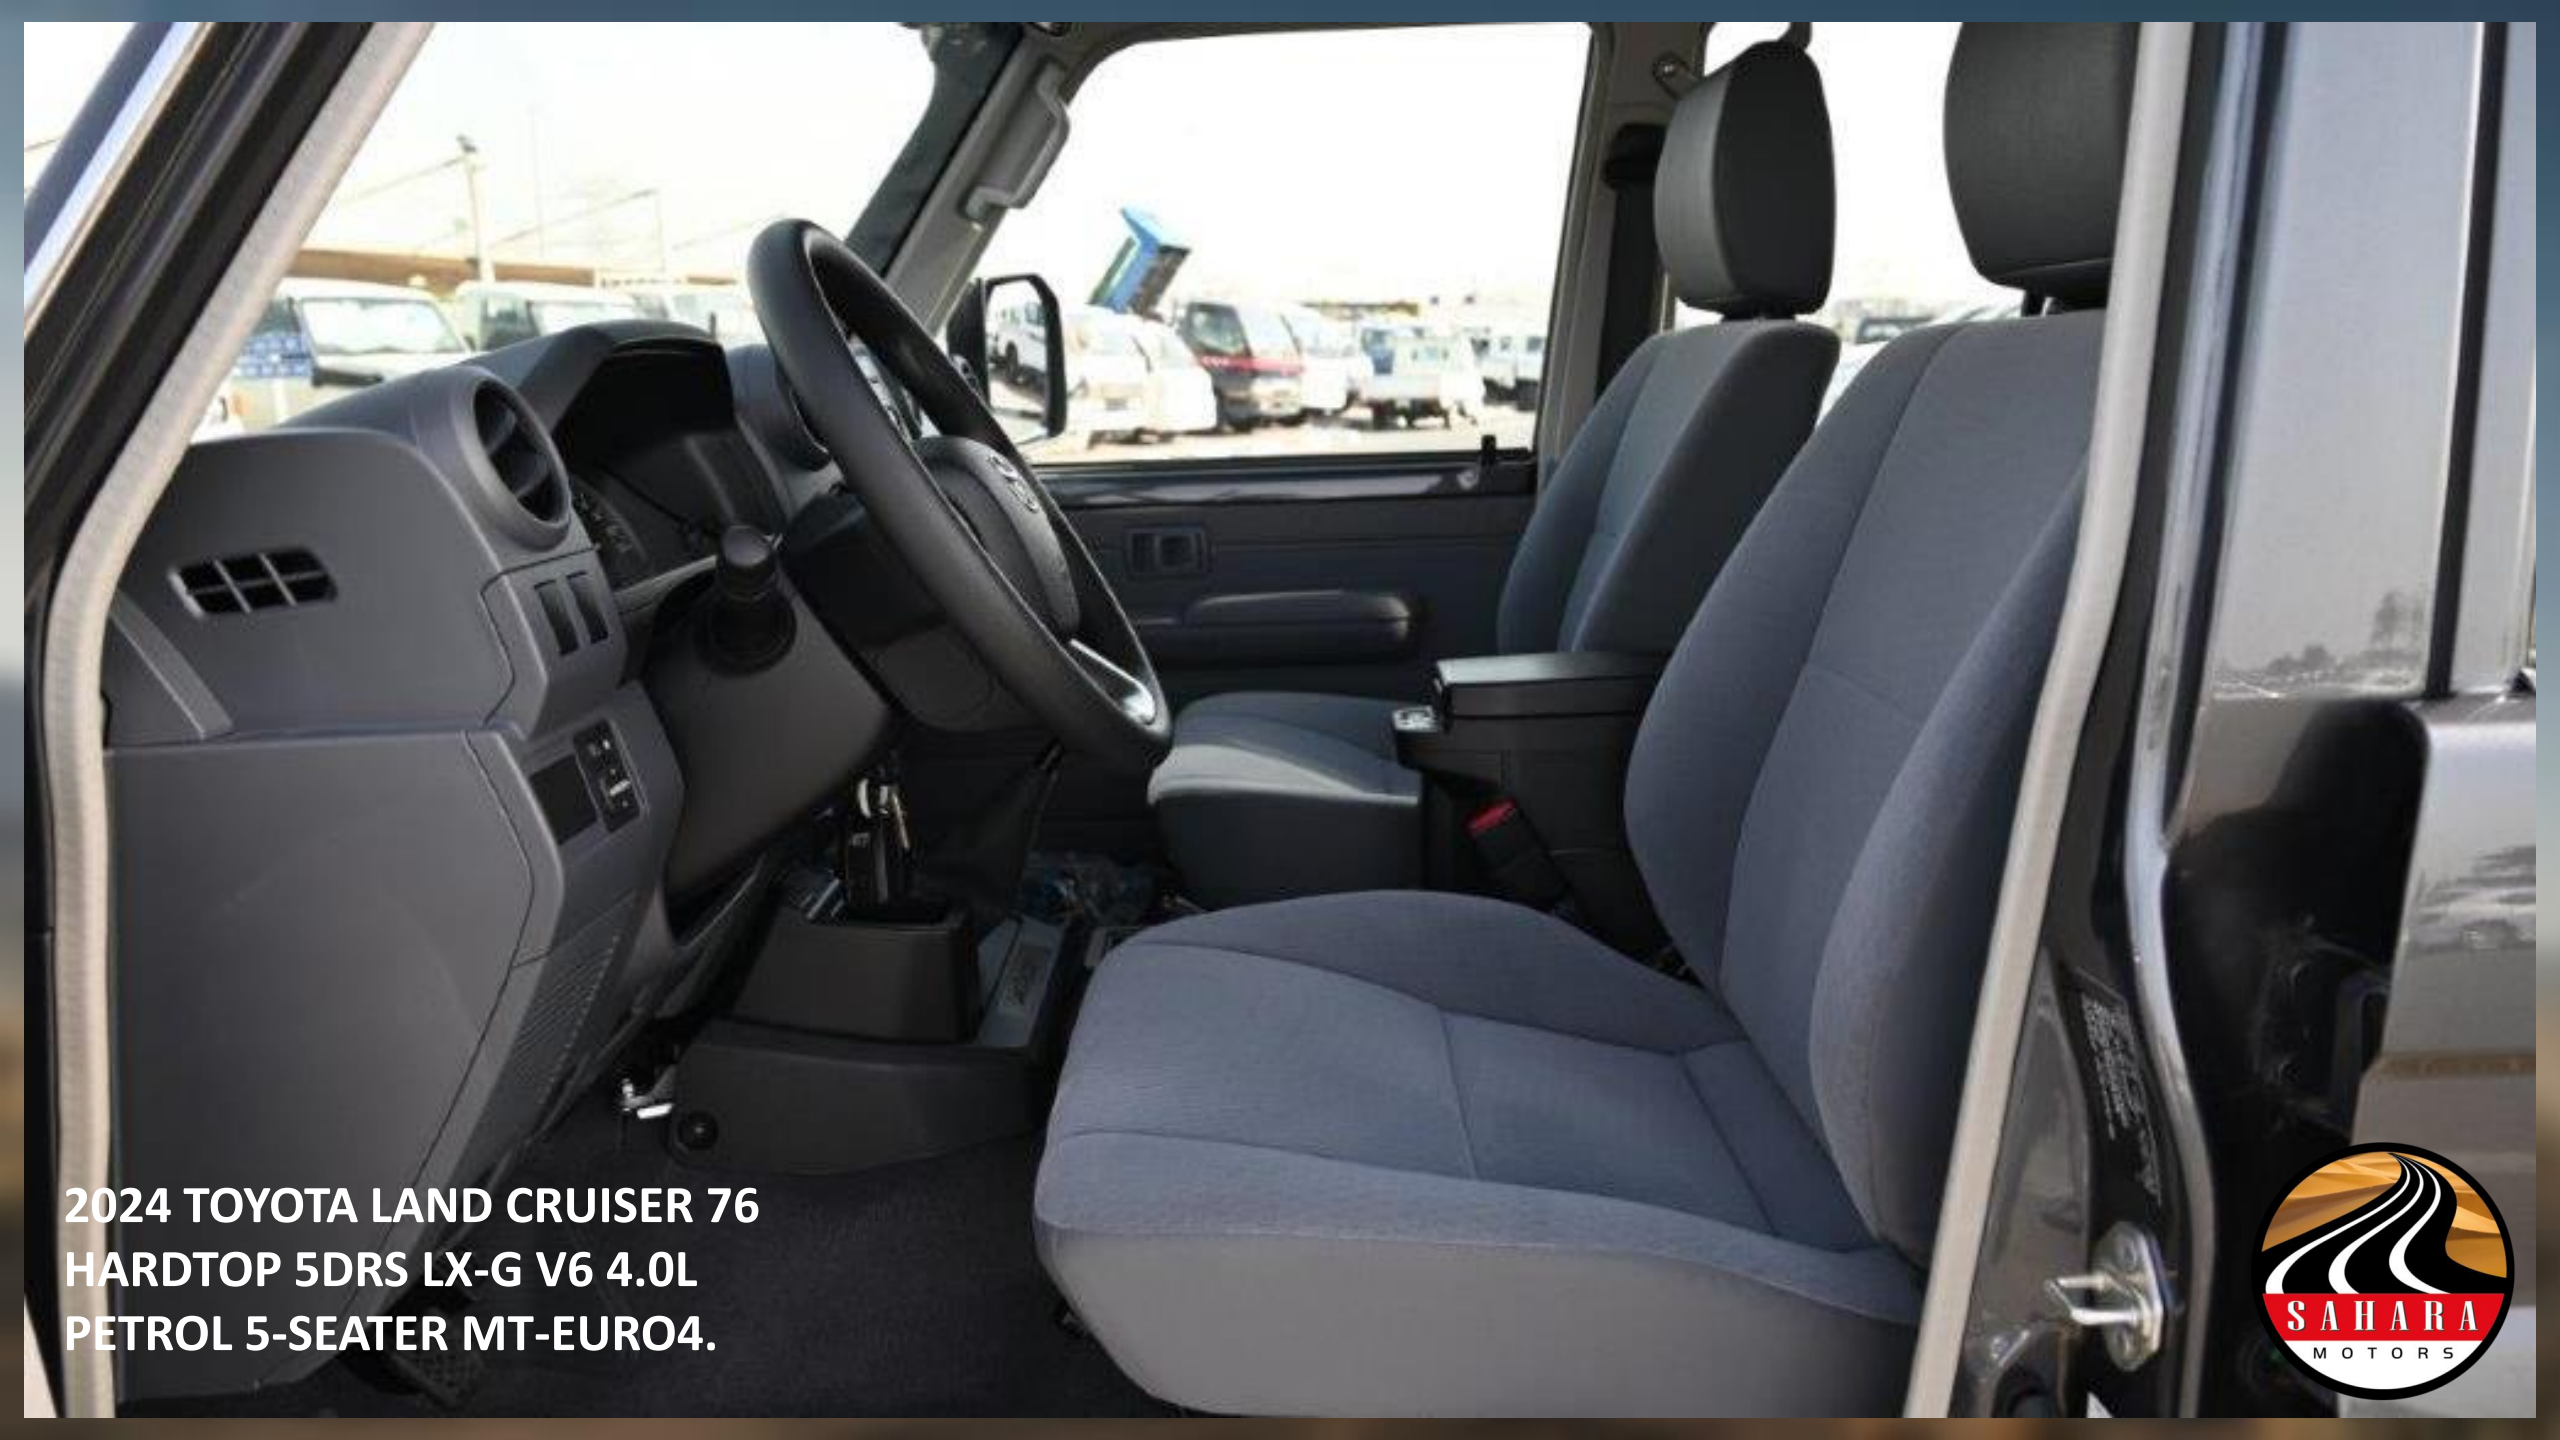

2024
LAND CRUISER 76

#4

2024 TOYOTA LAND CRUISER 76
HARDTOP 5DRS LX-G V6 4.0L
PETROL 5-SEATER MT-EURO4.

**2024 TOYOTA LAND CRUISER 76
HARDTOP 5DRS LX-G V6 4.0L
PETROL 5-SEATER MT-EURO4.**

**2024 TOYOTA LAND CRUISER 76
HARDTOP 5DRS LX-G V6 4.0L
PETROL 5-SEATER MT-EURO4.**

**2024 TOYOTA LAND CRUISER 76
HARDTOP 5DRS LX-G V6 4.0L
PETROL 5-SEATER MT-EURO4.**

**2024 TOYOTA LAND CRUISER 76
HARDTOP 5DRS LX-G V6 4.0L
PETROL 5-SEATER MT-EURO4.**

**2024 TOYOTA LAND CRUISER 76
HARDTOP 5DRS LX-G V6 4.0L
PETROL 5-SEATER MT-EURO4.**

2024 MODEL TOYOTA LAND CRUISER 76 HARDTOP 5DRS LX-G V6 4.0L
PETROL 5-SEATER MANUAL TRANSMISSION-EURO4.
MODEL CODE -GRJ76L-RKMNV
ENGINE 1GR-FE, 4.0 LTR, V6 CYL, PETROL EFI,VVTI ENGINE : EURO4 (W/O
OBD)
228 HP / 36.7 KG-M (SAE-NET)
TRANSMISSION: 5-SPEED M/T
SUSPENSION: COIL/LEAF STD TYPE
5 SEATER CONFIGURATION
ABS + VSC + BA + EBD + HAC + ATRC
AIR CONDITIONER & HEATER
AIRBAG : D + P
ANTI THEFT ENGINE IMMOBILISER
BRAKES FR/RR: V.DISC / DRUM
COOL GLOVE BOX W/KEY
CRUISE CONTROL
FLOOR MAT: RUBBER (FR+RR)
FREE WHEEL HUB
FRONT DOOR POCKET
FRONT INTERMITTENT WIPER
FUEL TANK CAPACITY: 130L
HALOGEN HEADLAMPS
HIGH MOUNT STOP LAMP
INNER REAR VIEW MIRROR: DAY / NIGHT
KEYLESS ENTRY
MUDGUARDS: FRONT + REAR
POWER + CHROME PLATED OUTER MIRRORS
ANTENNA POWER STEERING WITH TILT & TELESCOPIC
POWER WINDOW+DOOR LOCK